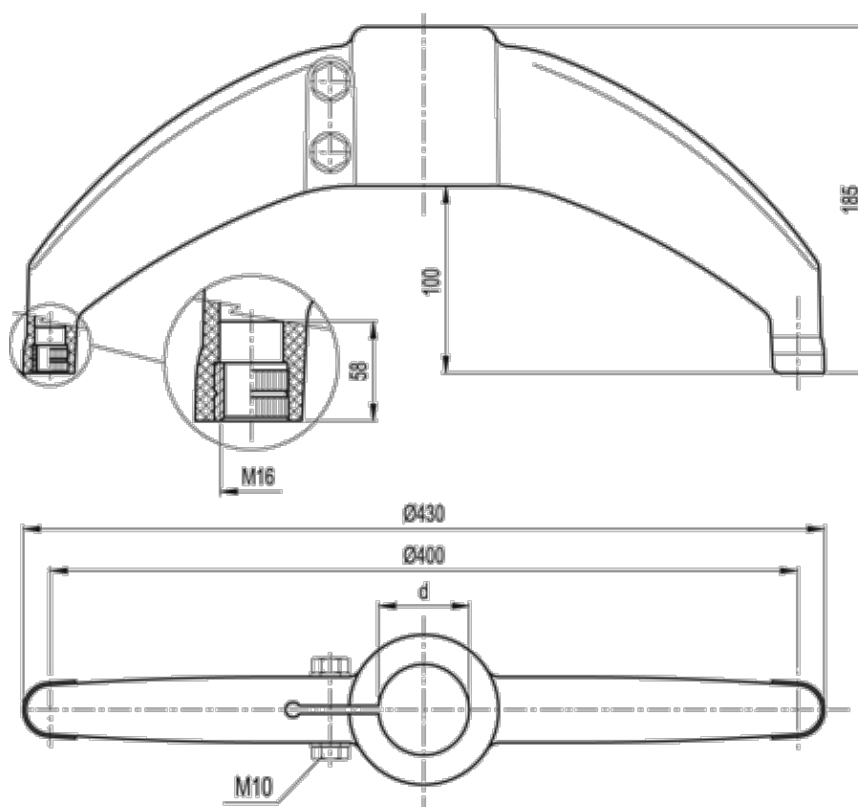

Data Sheet

Article number: 2310419636
Description: E+G Support base
BAS2-42-A

Measures

d (inch) = 1 1/4 Gas

d mm = 42.4

Weight (g) = 680